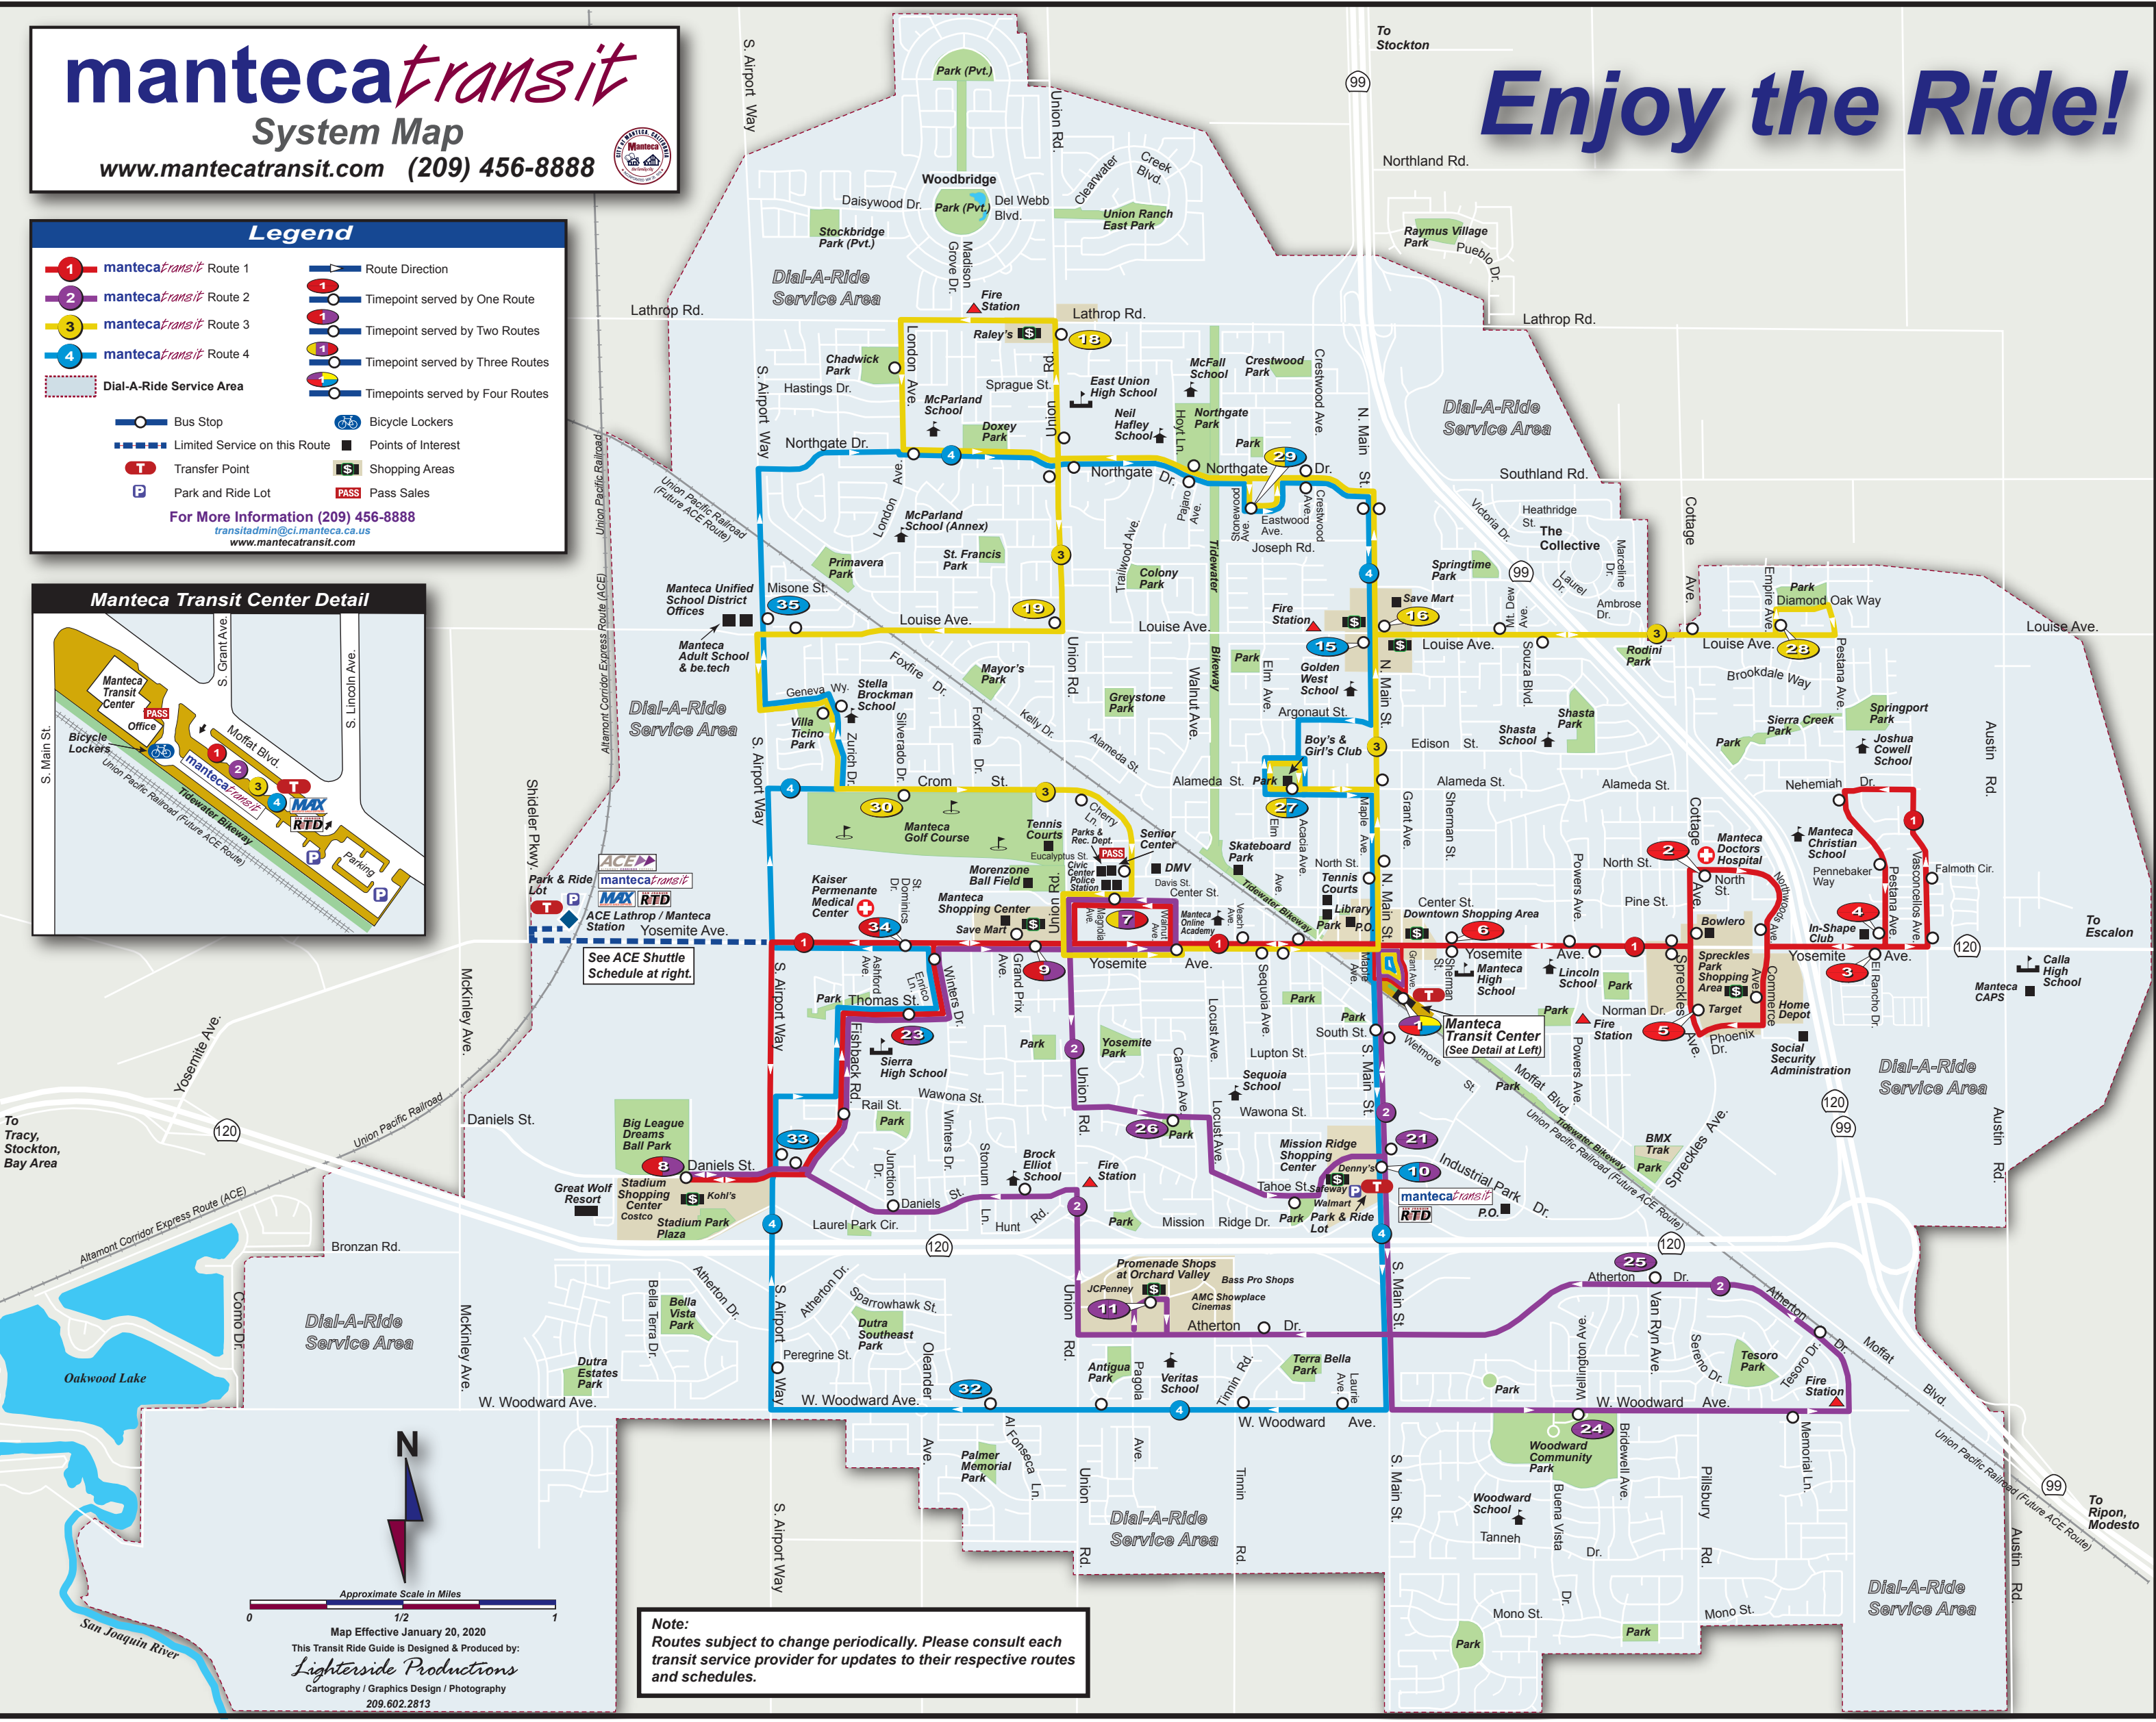

### Legend

- 1 mantecatransit Route 1
- 2 mantecatransit Route 2
- 3 mantecatransit Route 3
- 4 mantecatransit Route 4
- Dial-A-Ride Service Area
- Bus Stop
- Limited Service on this Route
- Transfer Point
- Park and Ride Lot
- Route Direction
- Timepoint served by One Route
- Timepoint served by Two Routes
- Timepoint served by Three Routes
- Timepoints served by Four Routes
- Bicycle Lockers
- Points of Interest
- Shopping Areas
- Pass Sales

### Manteca Transit Center Detail

**Avoid parking at the ACE Station!**  
Take the ACE Shuttle from the Manteca Transit Center to the ACE Station.

The Shuttle meets trains #5 & #7 in the morning and trains #4, #6 & #8 in the evening.

Only \$1.00 to ride each way with discounts for youth, seniors and persons with disabilities.

Please consult the ACE Schedule for times of arrivals and departures from; Tracy, Vasco Rd., Livermore, Pleasanton, Fremont, Great America and Santa Clara.