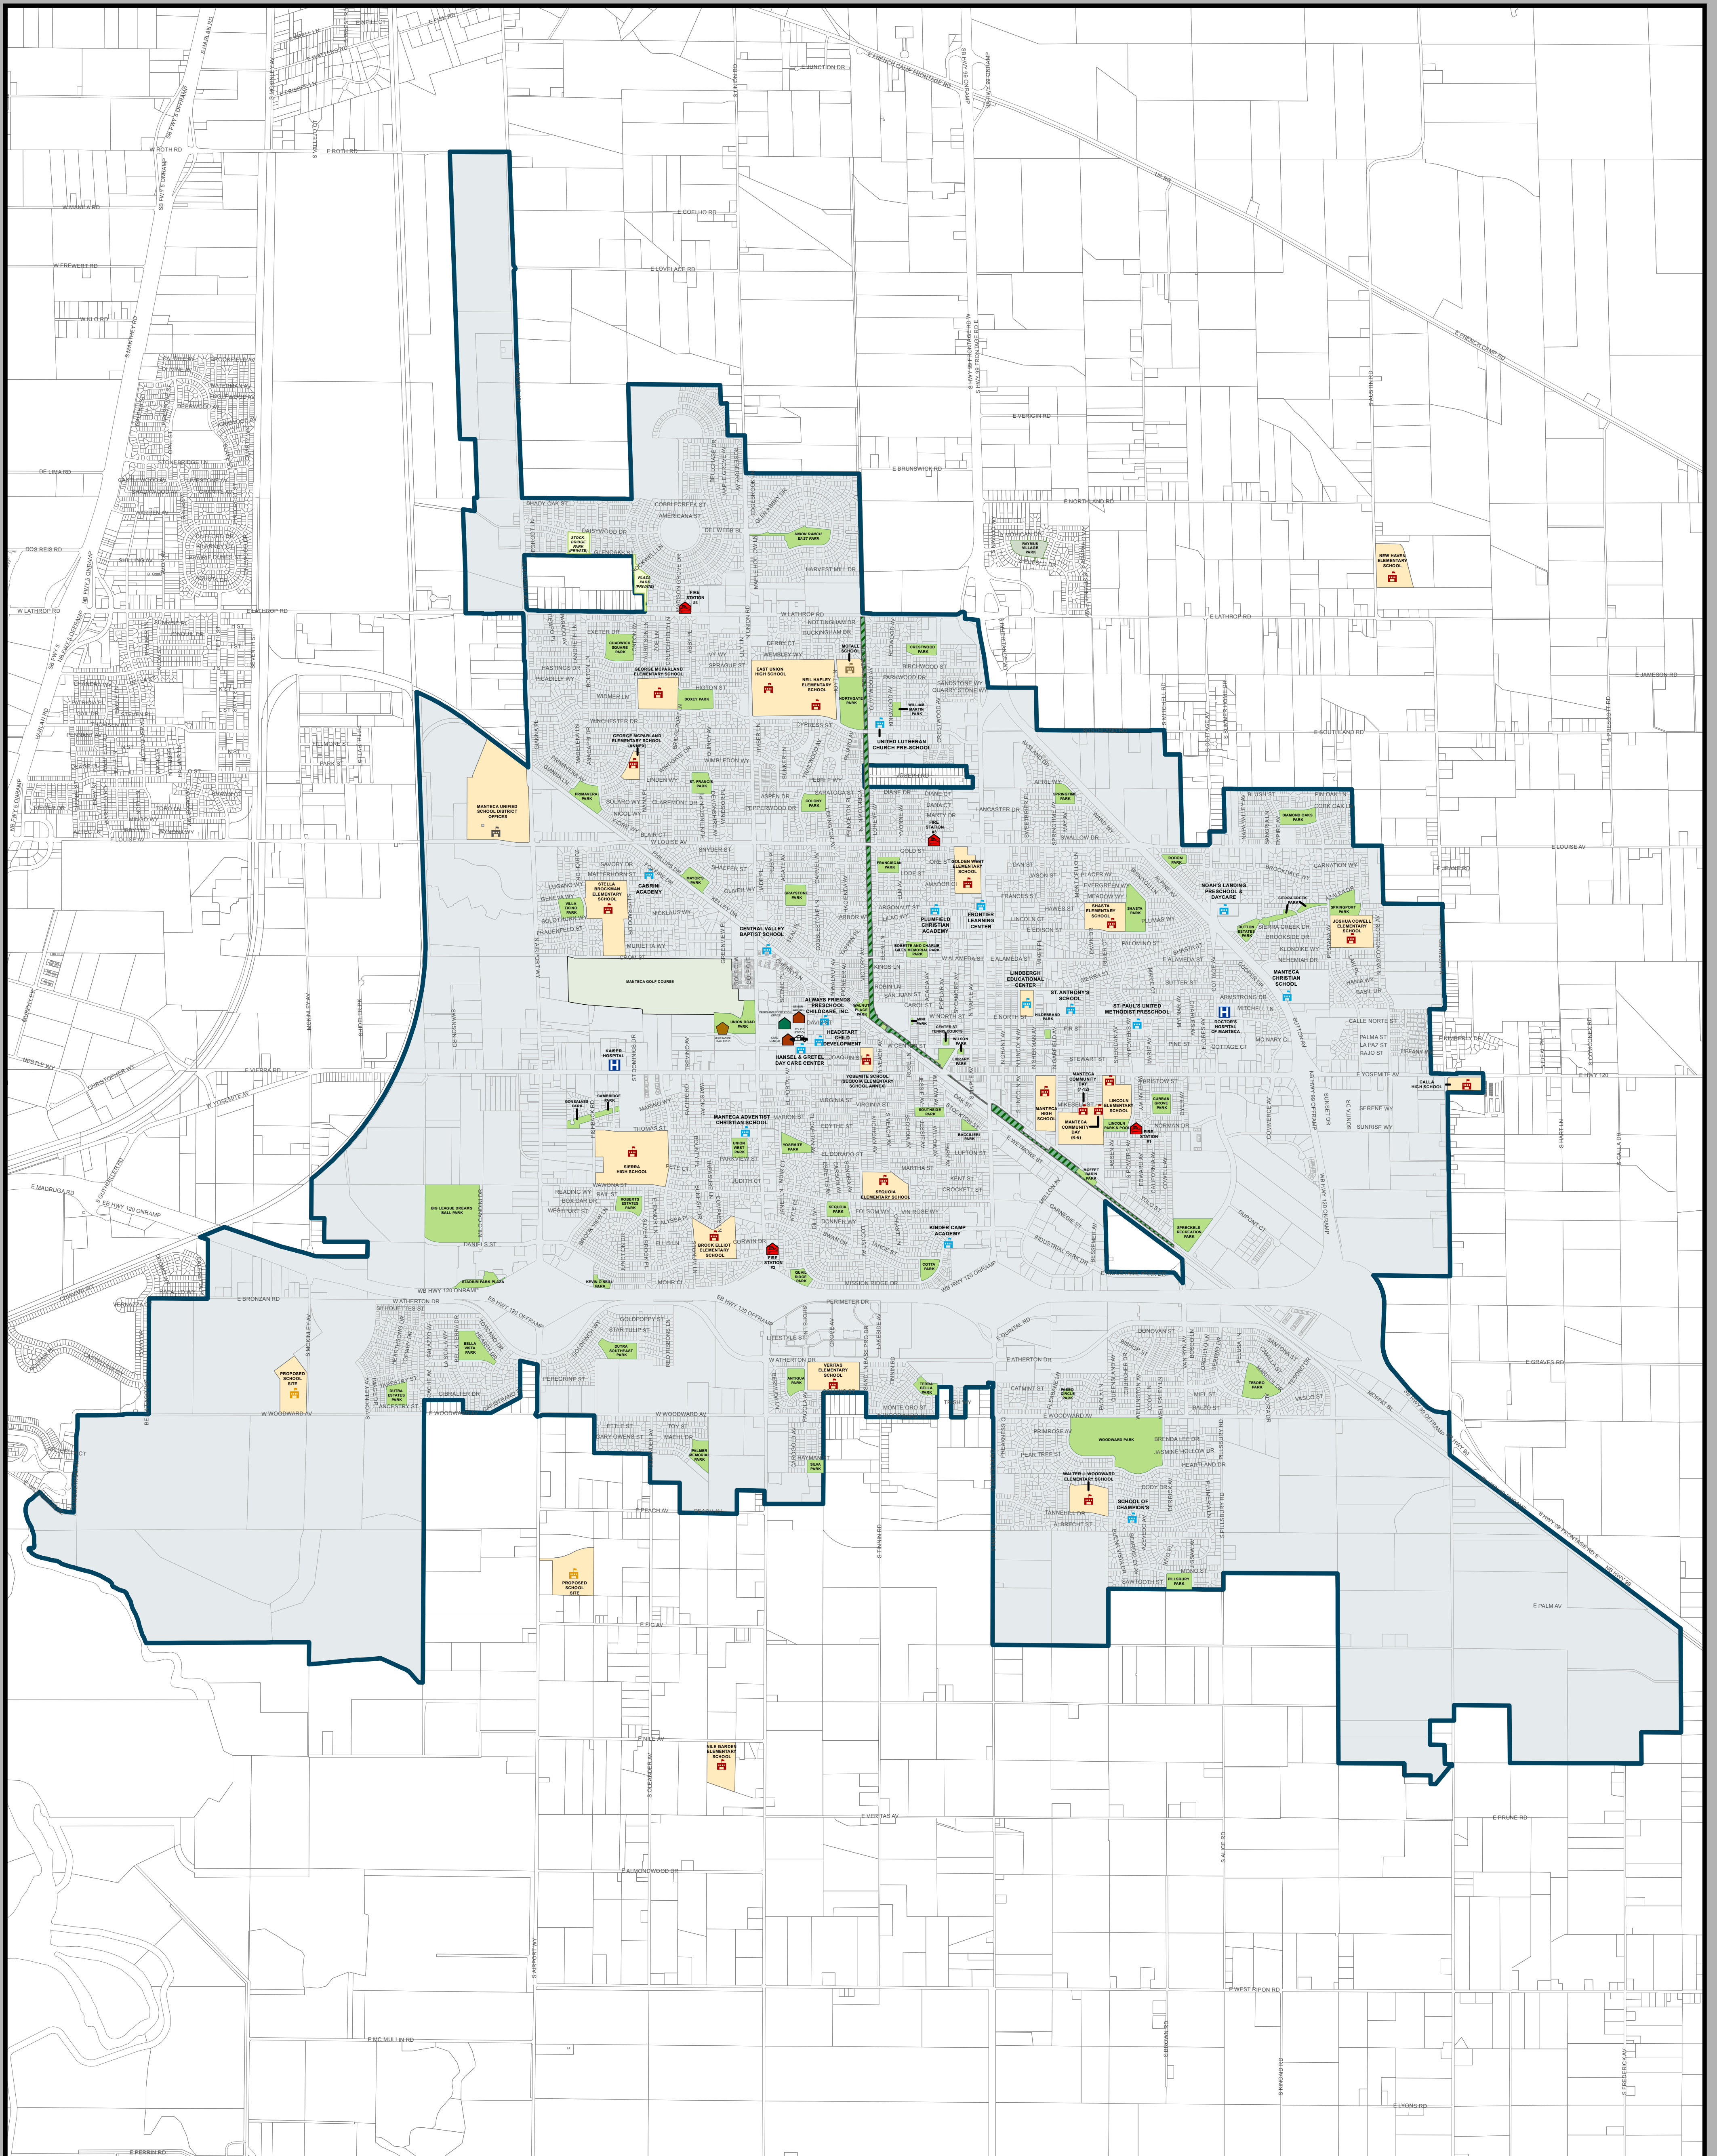

CITY OF MANTECA PARKS & SCHOOLS

CITY OF MANTECA
INFORMATION TECHNOLOGY DIVISION
1001 W CENTER STREET MANTECA, CA 95337

PARKS AND SCHOOLS

EXISTING PARK, (OUTSIDE CITY OF MANTECA)	TIDEWATER BIKEWAY	PUBLIC SCHOOL	PUBLIC (SPECIAL EDUCATION SCHOOLS)
EXISTING PARK, (WITHIN CITY OF MANTECA)	GOLF COURSE	PRIVATE SCHOOL	OTHER SCHOOL FACILITIES
PROPOSED PARK	PARCELS	PROPOSED SCHOOL	PUBLIC SCHOOL PARCELS
TIDEWATER BIKEWAY	CITY LIMIT		

NOVEMBER 2015

Data on this map is intended for general use and informational purposes only. The City of Manteca does not warrant the accuracy, quality, or completeness of data or suitability for any particular purpose. Information on this map is not intended to replace engineering, survey, or other primary research methods.