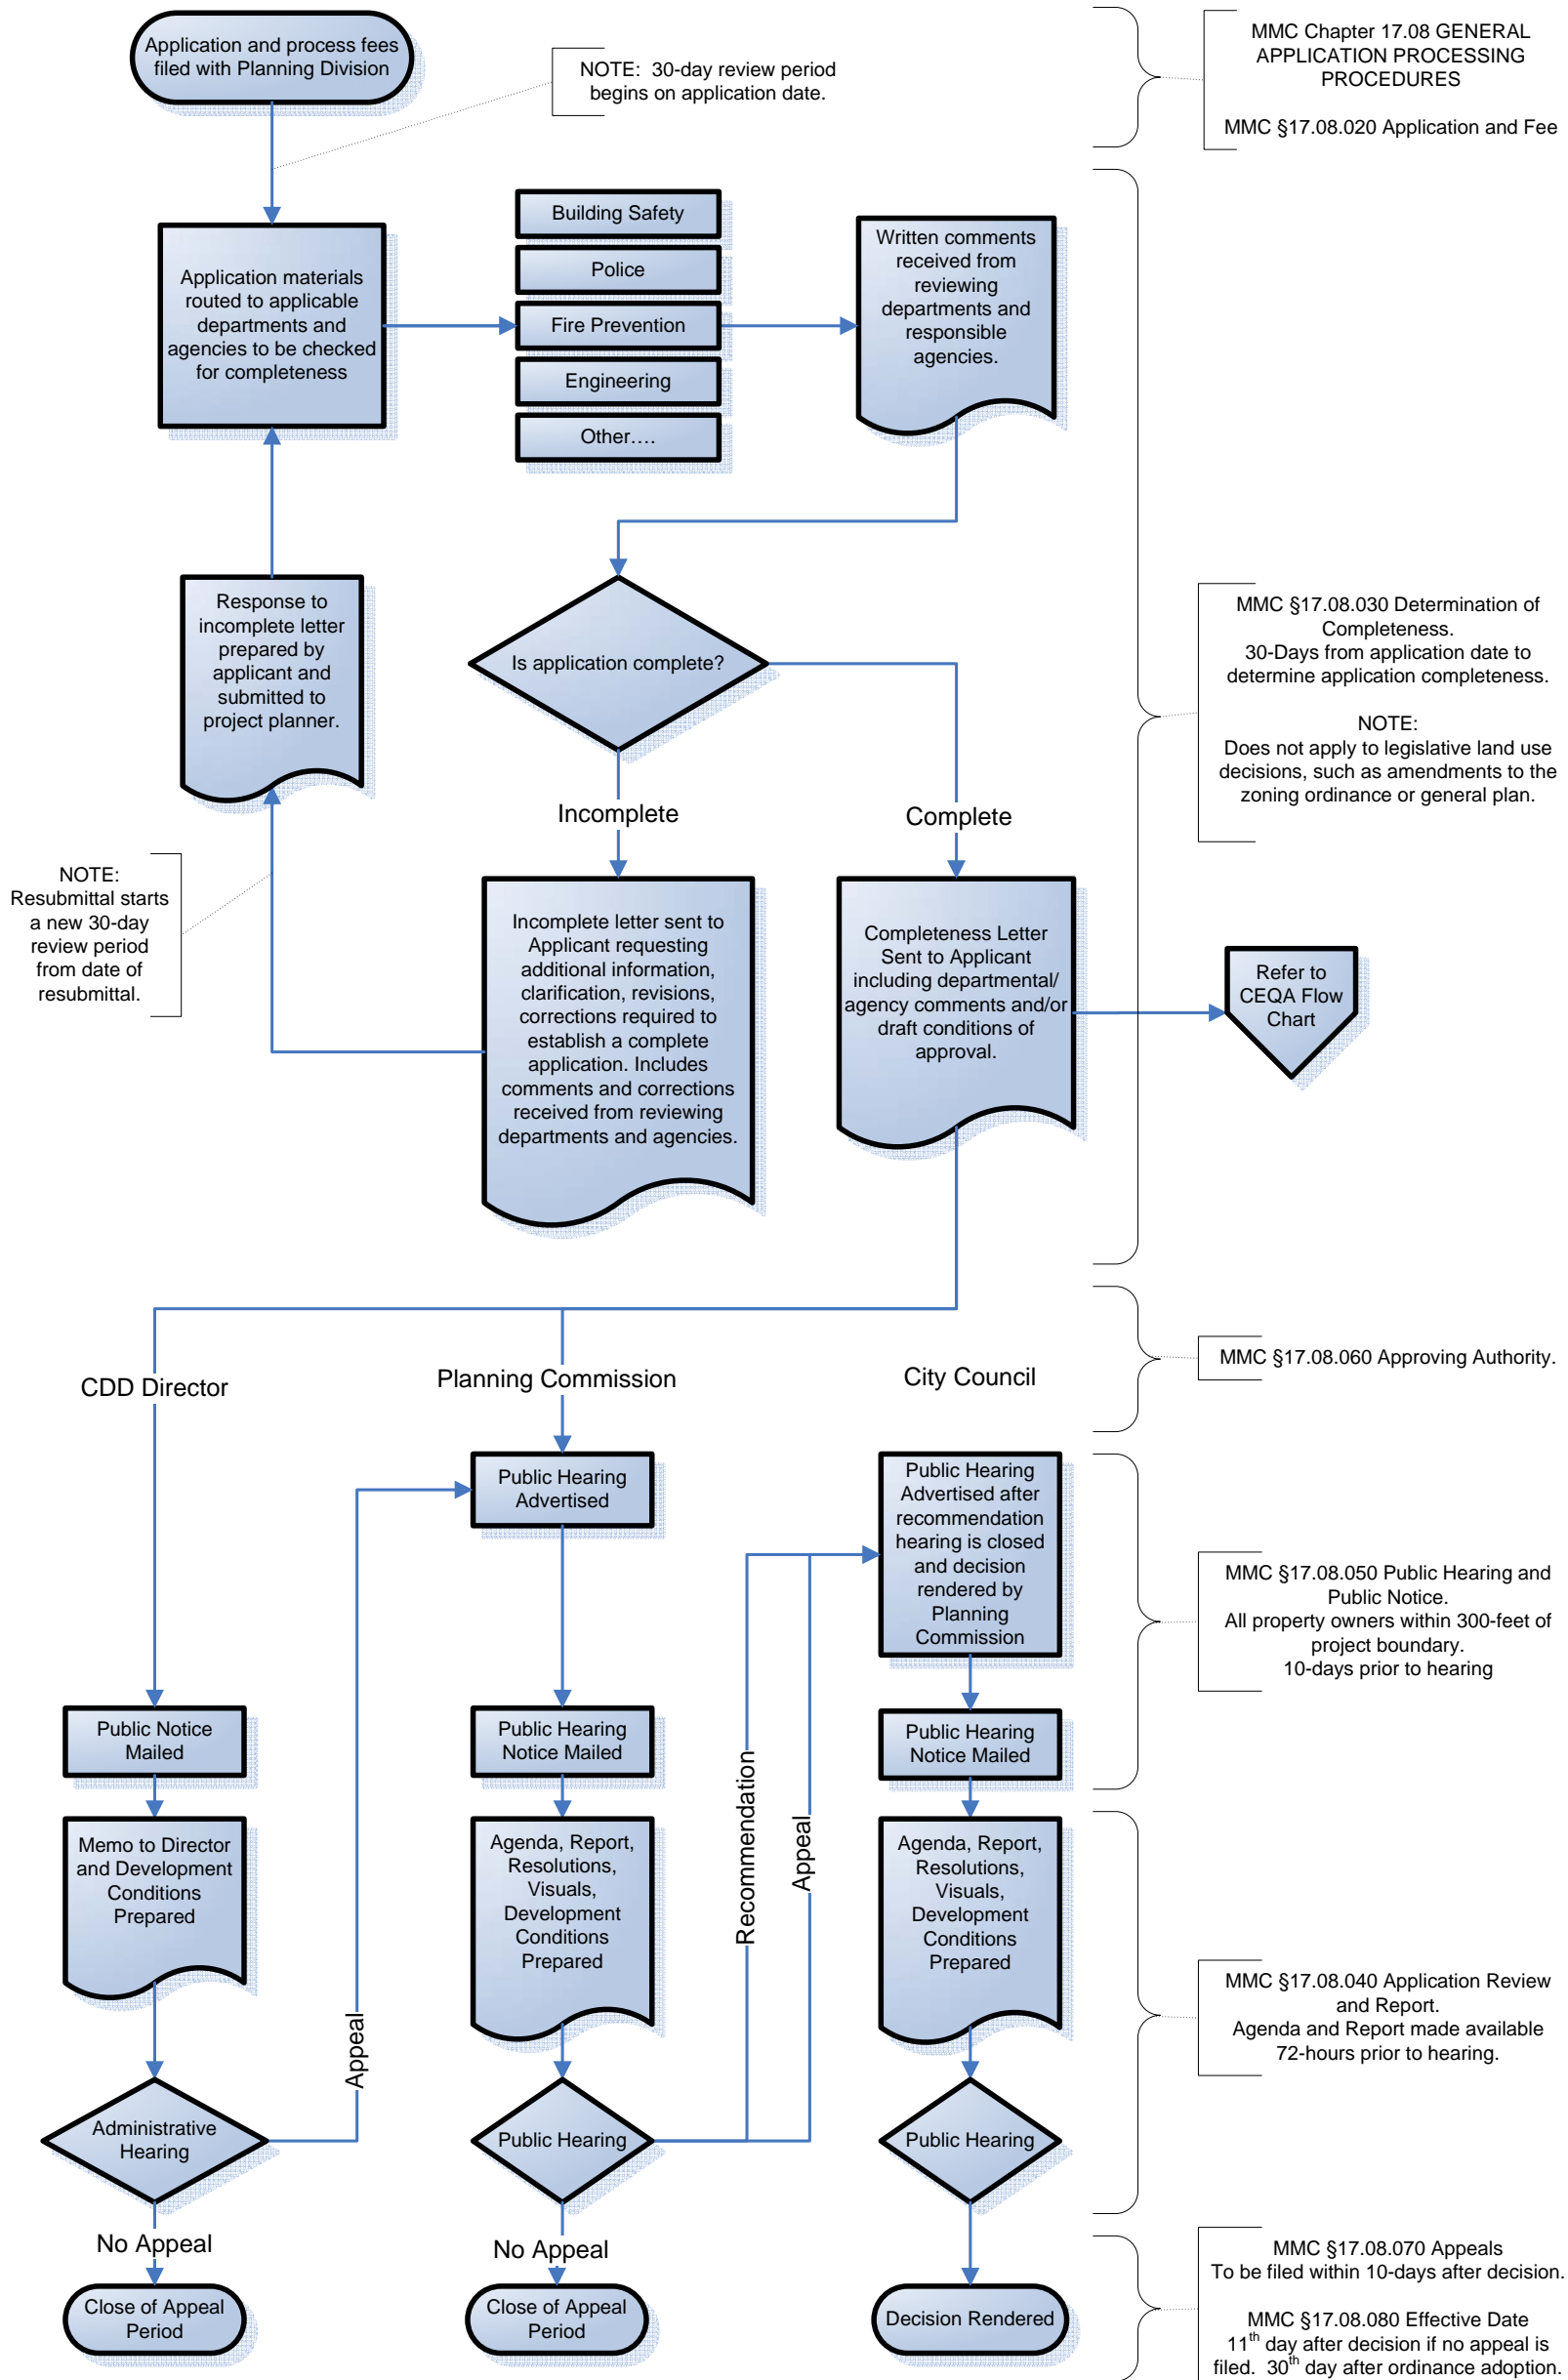

City of Manteca PLANNING APPLICATION PROCESS FLOW CHART

CEQA Process Flow Chart