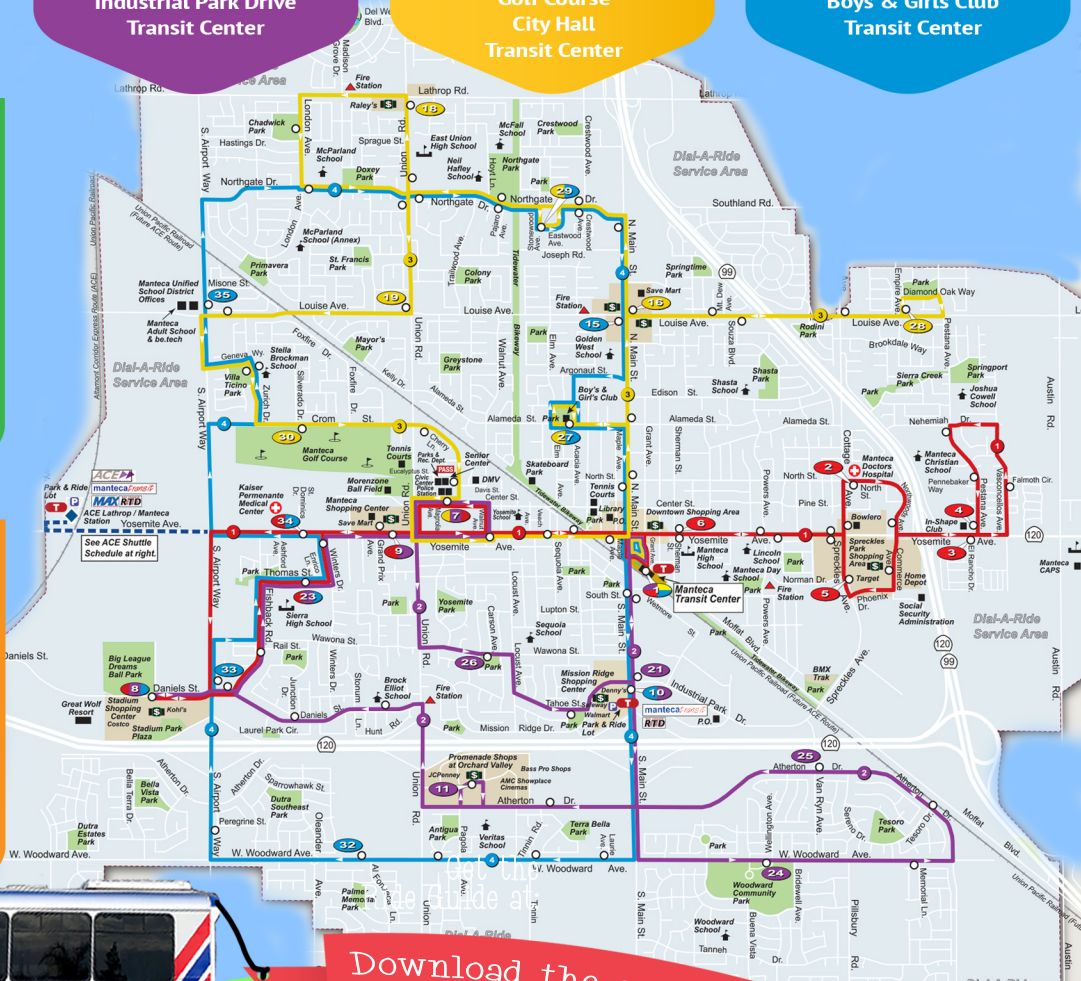

Route 2

Wal-Mart
 Woodward Park
 Tesoro Apartments
 Promenade Shops
 AMC Cinemas
 Stadium Center
 Sierra High School
 Mc Donalds @ Union
 City Hall
 Sequoia Park
 Industrial Park Drive
 Transit Center

Route 3

Route 4

Wal-Mart
 W. Woodward Avenue
 Northgate Drive
 Airport Dr. @ Daniels St.
 Sierra High School
 Villa Ticino Park
 Kaiser Hospital
 MUSD/ Be. Tech
 Eskaton Manor
 Wal-Greens
 Boys & Girls Club
 Transit Center

Ace Shuttle

From Manteca Transit to ACE
 6:30AM
 7:00AM
 From ACE to Manteca Transit
 5:23PM
 6:23PM
 7:23PM

Monday - Friday
 When ACE Train is Running

Fixed Route per ride cost

Senior/ADA - \$.50
 Youth - \$.75
 Adult - \$1.00

or passes available
 10-ride
 or 31-day

Download the app **nextibus** for real-time updates & stops!

Get the all-new Ride Guide at

MANTECATRANSIT.COM

or call Manteca Transit at

209-456-8888